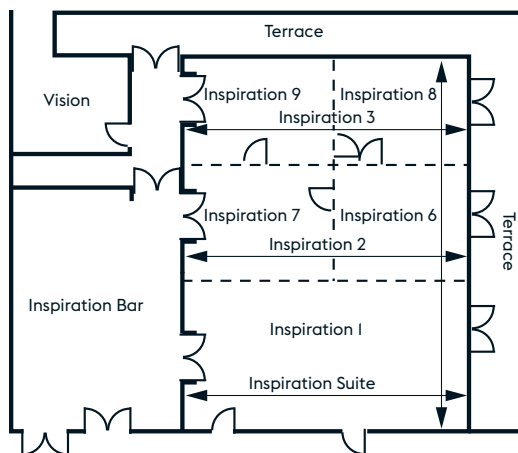

VILLAGE NEWCASTLE

MEETINGS, EVENTS & BANQUETING

FLOOR PLAN

Meeting Academy

Main Hotel Ground Floor

Meeting Rooms

Room Name	THEATRE STYLE	CLASSROOM STYLE	BOARDROOM STYLE	CABARET STYLE	BANQUETING STYLE	U-SHAPE STYLE	MAXIMUM HEIGHT (M)	MAXIMUM LENGTH (M)	MAXIMUM WIDTH (M)
Inspiration Suite	400	180	-	180	250	-	2.8	21.5	14.2
Inspiration 1	150	72	36	54	80	40	2.8	14.2	9.1
Inspiration 2	100	48	32	45	50	34	2.8	14.2	6.4
Inspiration 3	90	40	32	36	40	34	2.8	14.2	5.7
Inspiration 4	280	100	50	130	150	-	2.8	15.5	14.2
Inspiration 5	230	80	50	90	110	40	2.8	14.2	12.1
Inspiration 6	30	12	10	-	-	12	2.8	7.5	6.4
Inspiration 7	30	12	10	-	-	12	2.8	6.5	6.4
Inspiration 8	30	12	10	-	-	12	2.8	7	5.7
Inspiration 9	30	12	10	-	-	12	2.8	7	5.7
Vision	24	-	14	-	14	-	2.3	6.96	3.35
Energy	20	-	10	-	10	-	2.3	6	4.52
Spark	-	-	6	-	-	-	2.3	4.36	3.2
Motivation	60	30	24	36	48	22	2.5	9.22	7.07
Motivation 1	30	16	14	16	14	14	2.5	7.07	5.62
Motivation 2	-	-	10	-	10	-	2.5	7.07	3.6
Stimulation	40	16	16	32	40	20	2.5	7.25	6.98
Activation	40	16	16	32	40	20	2.5	7.25	6.98
Spirit (VWorks)	-	-	6	-	-	-	2.3	3.2	2.7
Synergy (VWorks)	-	-	6	-	-	-	2.3	3.2	2.7
Innovation (VWorks)	-	-	6	-	-	-	2.3	3.2	2.7
Impulse (VWorks)	-	-	6	-	-	-	2.3	3.2	2.7