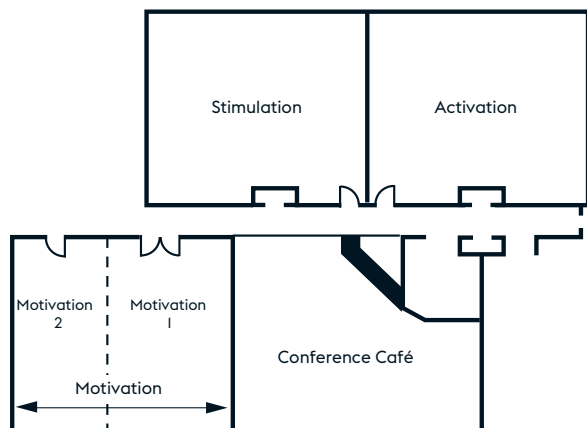

VILLAGE NEWCASTLE

MEETINGS, EVENTS & BANQUETING

FLOOR PLAN

Meeting Academy

Main Hotel Ground Floor

Meeting Rooms

Room Name	THEATRE STYLE	CLASSROOM STYLE	BOARDROOM STYLE	CABARET STYLE	BANQUETING STYLE	U-SHAPE STYLE	MAXIMUM HEIGHT (M)	MAXIMUM LENGTH (M)	MAXIMUM WIDTH (M)
Inspiration Suite	400	180	-	180	250	-	2.8	21.5	14.2
Inspiration 1	150	72	36	54	80	40	2.8	14.2	9.1
Inspiration 2	100	48	32	45	50	34	2.8	14.2	6.4
Inspiration 3	90	40	32	36	40	34	2.8	14.2	5.7
Inspiration 4	280	100	50	130	150	-	2.8	15.5	14.2
Inspiration 5	230	80	50	90	110	40	2.8	14.2	12.1
Inspiration 6	30	12	10	-	-	12	2.8	7.5	6.4
Inspiration 7	30	12	10	-	-	12	2.8	6.5	6.4
Inspiration 8	30	12	10	-	-	12	2.8	7	5.7
Inspiration 9	30	12	10	-	-	12	2.8	7	5.7
Vision	24	-	14	-	14	-	2.3	6.96	3.35
Energy	20	-	10	-	10	-	2.3	6	4.52
Spark	-	-	6	-	-	-	2.3	4.36	3.2
Motivation	60	30	24	36	48	22	2.5	9.22	7.07
Motivation 1	30	16	14	16	14	14	2.5	7.07	5.62
Motivation 2	-	-	10	-	10	-	2.5	7.07	3.6
Stimulation	40	16	16	32	40	20	2.5	7.25	6.98
Activation	40	16	16	32	40	20	2.5	7.25	6.98
Spirit (VWorks)	-	-	6	-	-	-	2.3	3.2	2.7
Synergy (VWorks)	-	-	6	-	-	-	2.3	3.2	2.7
Innovation (VWorks)	-	-	6	-	-	-	2.3	3.2	2.7
Impulse (VWorks)	-	-	6	-	-	-	2.3	3.2	2.7