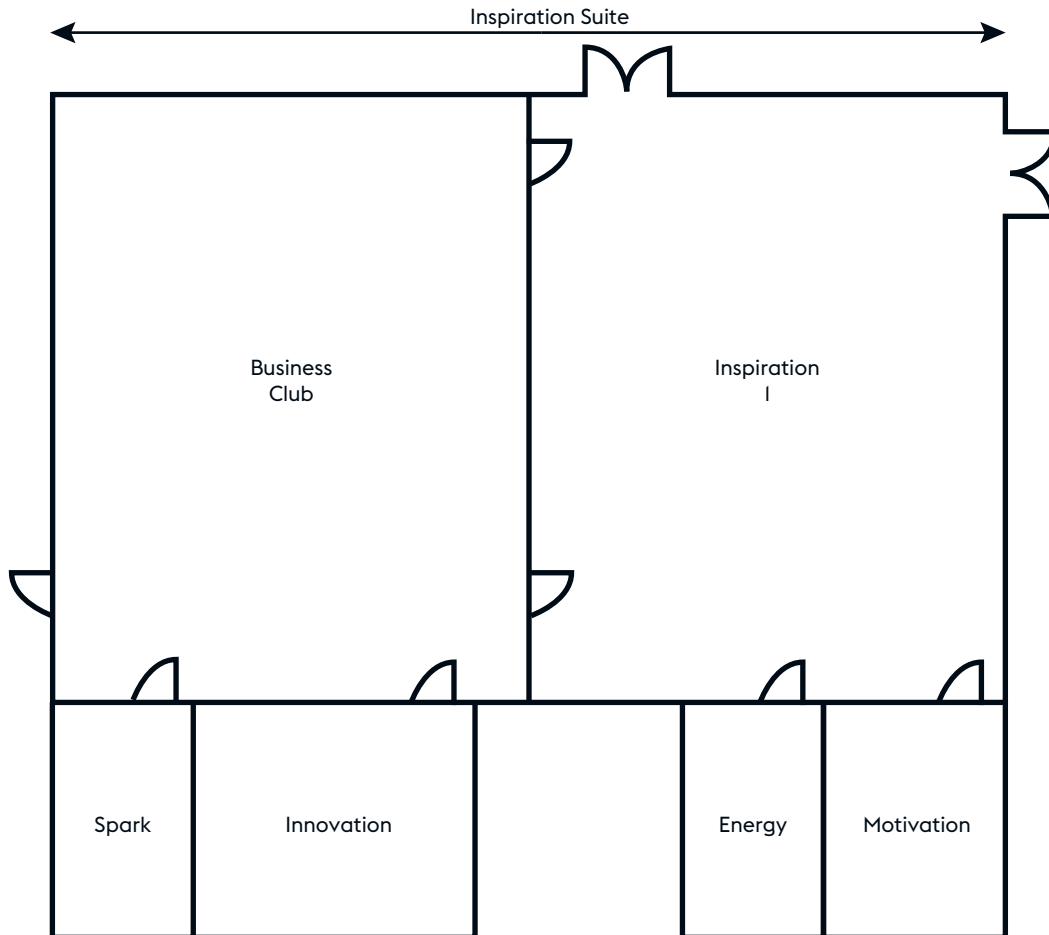

### FLOOR PLAN

Room Name	THEATRE	CLASSROOM	CABARET	U-SHAPE	BOARDROOM	BANQUETING	LENGTH (M)	WIDTH (M)	HEIGHT (M)
Inspiration Suite	300	120	130	80	70	180	26.2	13	2.9
Inspiration I	160	80	80	40	24	100	12.5	13	2.9
Business Club (inc bar)	80	30	36	20	20	40	12.3	13	2.9
Motivation	30	-	-	-	20	-	8	4	2.7
Energy	-	-	-	-	8	-	4	4	2.7
Spark	-	-	-	-	6	-	3.1	2.9	2.1
Innovation	20	-	-	-	10	-	5.1	2.9	2.1