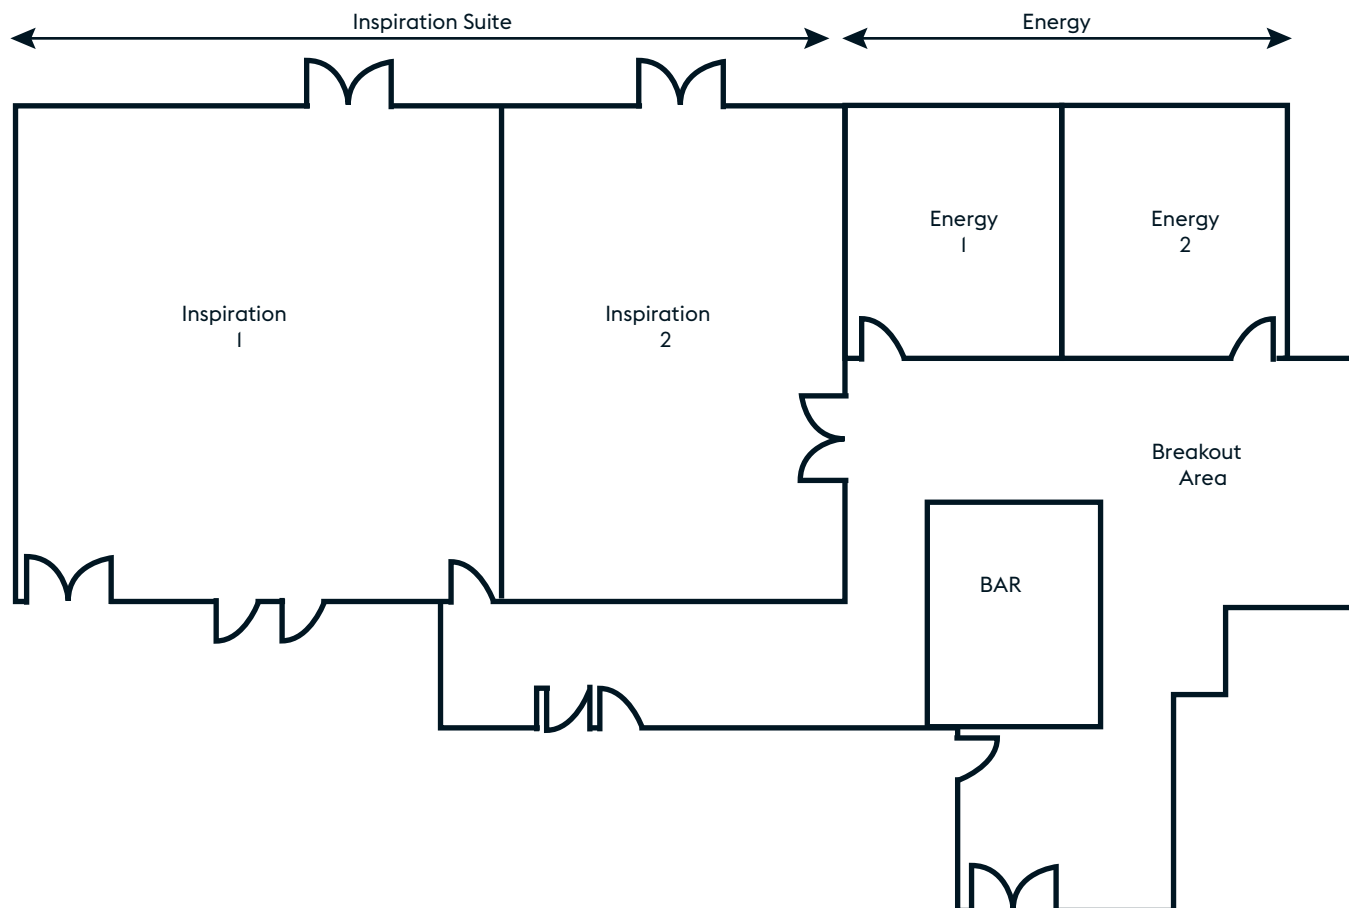

VILLAGE ABERDEEN

MEETINGS, EVENTS & BANQUETING

FLOOR PLAN

Room Name	THEATRE STYLE	CLASSROOM STYLE	BOARDROOM STYLE	CABARET STYLE	BANQUETING WITH DANCE FLOOR	BANQUETING WITHOUT DANCE FLOOR	U-SHAPE STYLE	MAXIMUM HEIGHT (M)	MAXIMUM LENGTH (M)	MAXIMUM WIDTH (M)
Inspiration Suite	200	60	60	60	130	140	50	3.3	17.4	10.2
Inspiration 1	130	30	40	36	50	70	30	3.3	10.8	10.2
Inspiration 2	70	16	20	24	-	50	20	3.3	6	10.2
Energy	30	15	24	12	-	24	20	3.3	9.6	5.7
Energy 1	10	-	8	6	-	12	10	3.3	4.6	5.7
Energy 2	10	-	8	6	-	12	10	3.3	4.6	5.7