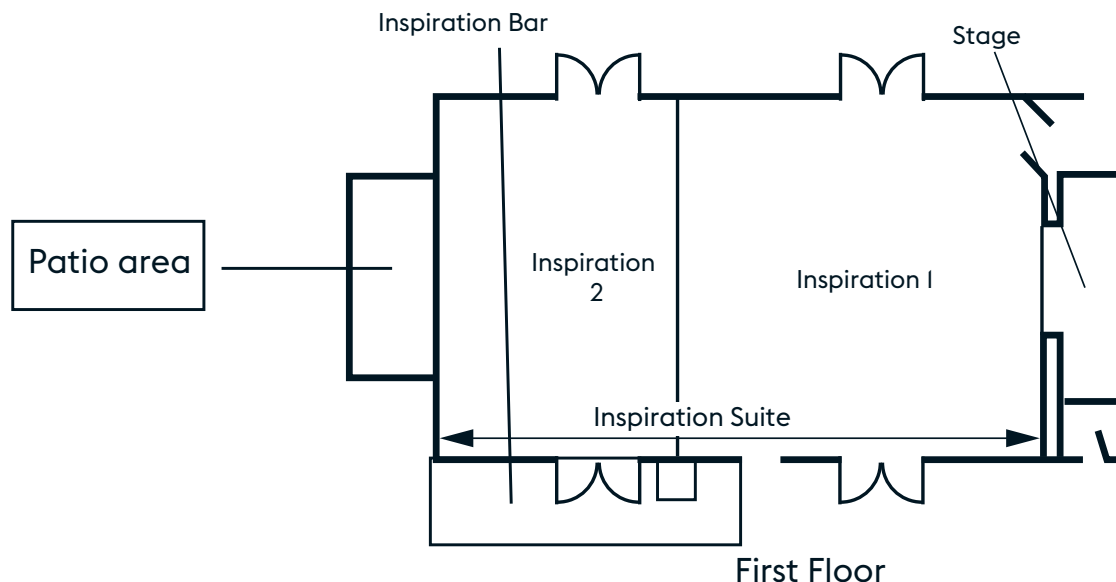

VILLAGE MANCHESTER CHEADLE MEETINGS, EVENTS & BANQUETING FLOOR PLAN

Room Name	THEATRE STYLE	CLASSROOM STYLE	BOARDROOM STYLE	CABARET STYLE	BANQUETING STYLE	U-SHAPE STYLE	MAXIMUM HEIGHT (M)	MAXIMUM LENGTH (M)	MAXIMUM WIDTH (M)
Inspiration Suite	200	60	-	80	130	-	2.62	15.75	9.65
Inspiration I	100	36	24	30	60	24	2.62	8.29	9.65
Inspiration 2	80	30	18	24	48	16	2.62	7.80	9.65
Energy	-	-	16	-	32	-	2.30	6.50	6.5
Vision	-	-	10	-	-	-	2.30	6.50	3