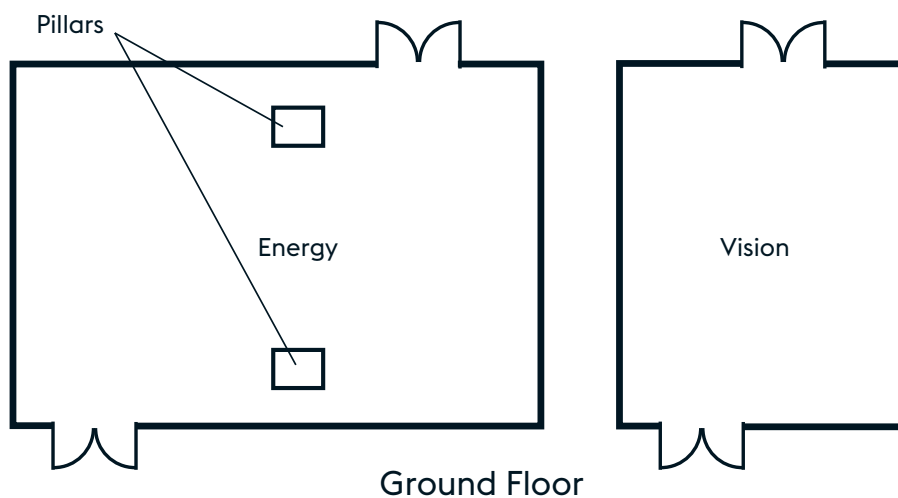

VILLAGE MANCHESTER CHEADLE MEETINGS, EVENTS & BANQUETING FLOOR PLAN

Room Name	THEATRE STYLE	CLASSROOM STYLE	BOARDROOM STYLE	CABARET STYLE	BANQUETING STYLE	U-SHAPE STYLE	MAXIMUM HEIGHT (M)	MAXIMUM LENGTH (M)	MAXIMUM WIDTH (M)
Inspiration Suite	200	60	-	80	130	-	2.62	15.75	9.65
Inspiration I	100	36	24	30	60	24	2.62	8.29	9.65
Inspiration 2	80	30	18	24	48	16	2.62	7.80	9.65
Energy	-	-	16	-	32	-	2.30	6.50	6.5
Vision	-	-	10	-	-	-	2.30	6.50	3