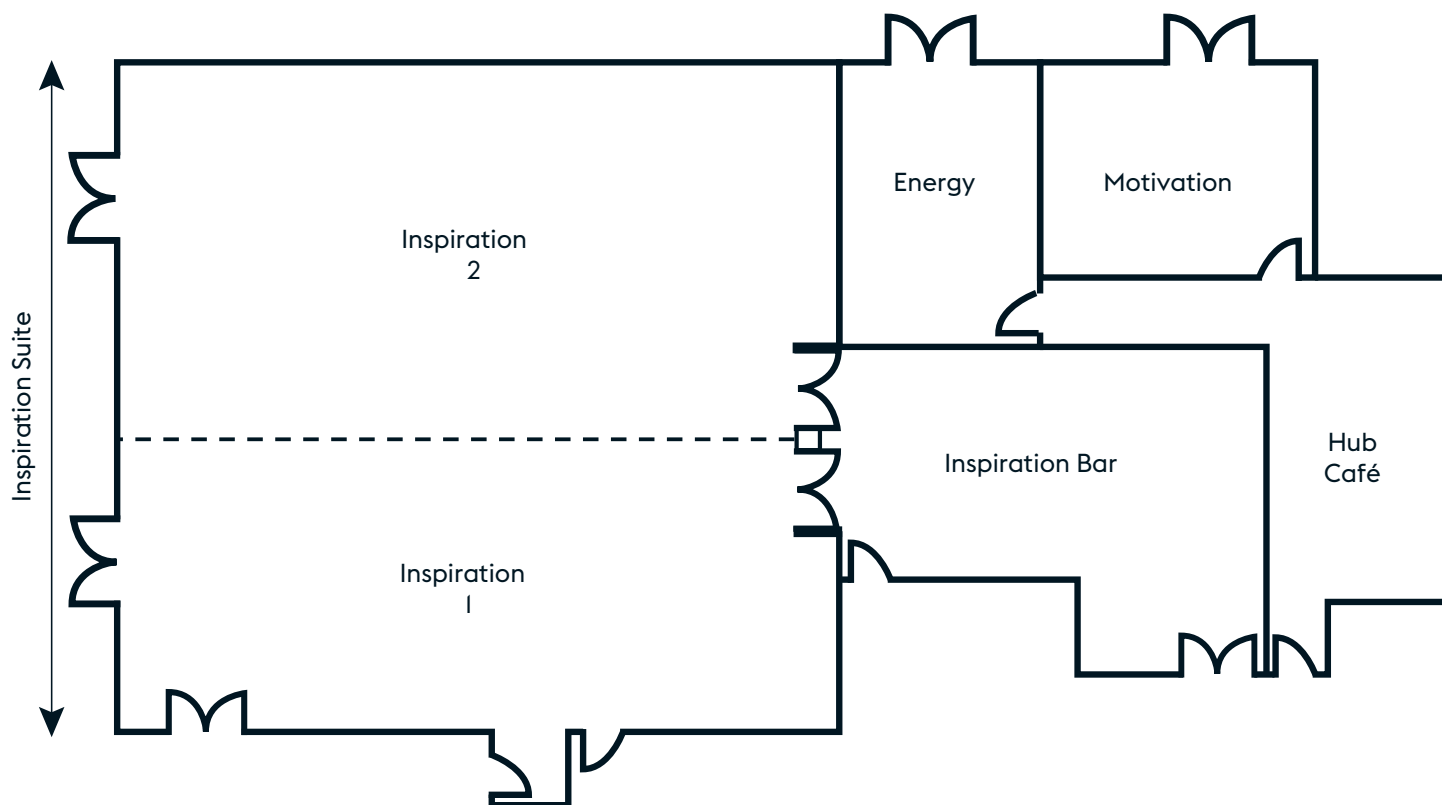

VILLAGE GLASGOW

MEETINGS, EVENTS & BANQUETING

FLOOR PLAN

Room Name	THEATRE STYLE	CLASSROOM STYLE	BOARDROOM STYLE	CABARET STYLE	BANQUETING STYLE	DINNER DANCE	U-SHAPE STYLE	MAXIMUM HEIGHT (M)	MAXIMUM LENGTH (M)	MAXIMUM WIDTH (M)
Inspiration Suite	300	60	-	160	200	160	-	3.5	16.50	15.50
Inspiration 1	90	24	26	60	50	30	15	3.5	16.50	6.80
Inspiration 2	160	30	35	90	90	70	30	3.5	16.50	8.60
Energy	25	-	14	-	-	-	-	3.2	4.62	6.49
Motivation	20	-	14	-	-	-	-	3.2	4.83	6.39