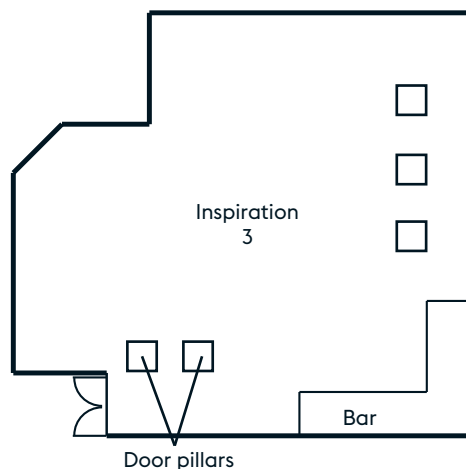

VILLAGE WIRRAL

MEETINGS, EVENTS & BANQUETING

FLOOR PLAN

Lower Ground Floor

Ground Floor

Room Name	THEATRE STYLE	CLASSROOM STYLE	BOARDROOM STYLE	CABARET STYLE	BANQUETING STYLE	U-SHAPE STYLE	MAXIMUM HEIGHT (M)	MAXIMUM LENGTH (M)	MAXIMUM WIDTH (M)
Inspiration Suite	220	98	-	108	150	-	2.56	17.6	9.6
Inspiration 1	90	50	35	54	60	38	2.56	10.6	9.6
Inspiration 2	60	30	25	45	50	30	2.56	7	9.6
Motivation	40	16	22	-	30	30	2.25	8.83	4.75
Stimulation	15	-	10	-	-	-	2.25	5.02	3.47
Energy	22	16	12	-	-	15	2.25	6.7	5.4
Inspiration 3	60	30	26	54	84	30	2.56	15.75	10.4