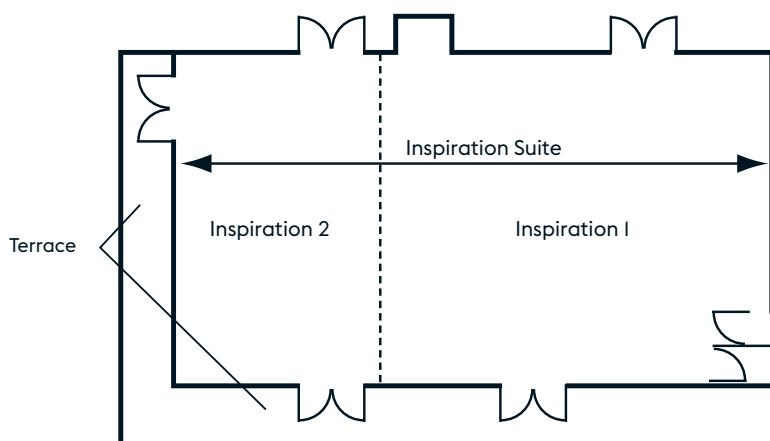

VILLAGE WIRRAL

MEETINGS, EVENTS & BANQUETING

FLOOR PLAN

Lower Ground Floor

Ground Floor

Room Name	THEATRE STYLE	CLASSROOM STYLE	BOARDROOM STYLE	CABARET STYLE	BANQUETING STYLE	U-SHAPE STYLE	MAXIMUM HEIGHT (M)	MAXIMUM LENGTH (M)	MAXIMUM WIDTH (M)
Inspiration Suite	220	98	-	108	150	-	2.56	17.6	9.6
Inspiration 1	90	50	35	54	60	38	2.56	10.6	9.6
Inspiration 2	60	30	25	45	50	30	2.56	7	9.6
Motivation	40	16	22	-	30	30	2.25	8.83	4.75
Stimulation	15	-	10	-	-	-	2.25	5.02	3.47
Energy	22	16	12	-	-	15	2.25	6.7	5.4
Inspiration 3	60	30	26	54	84	30	2.56	15.75	10.4