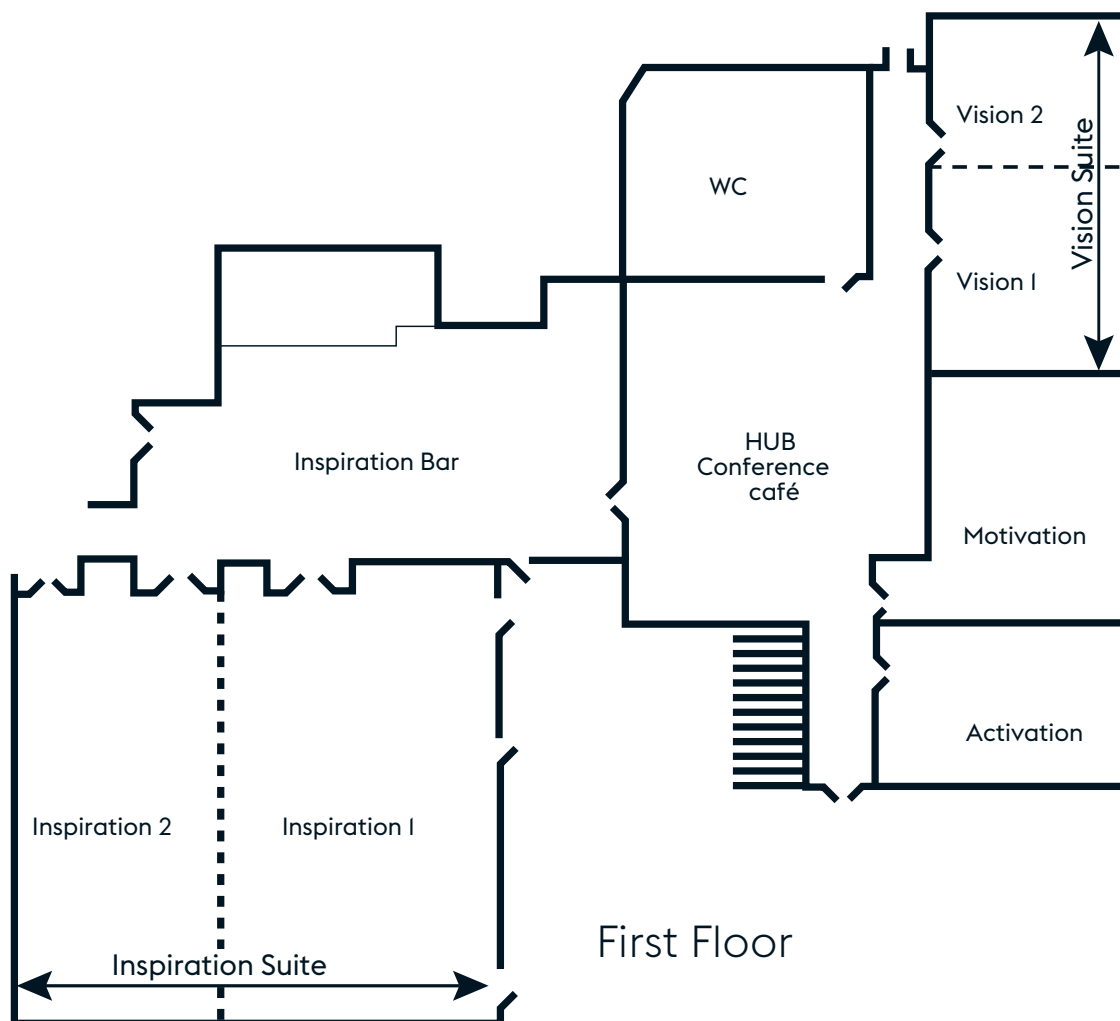

### FLOOR PLAN

Room Name	THEATRE STYLE	CLASSROOM STYLE	BOARDROOM STYLE	CABARET STYLE	BANQUETING STYLE	U-SHAPE STYLE	MAXIMUM HEIGHT (M)	MAXIMUM LENGTH (M)	MAXIMUM WIDTH (M)
Inspiration Suite	200	90	-	100	160	-	2.4	13.3	14.9
Inspiration 1	100	45	24	48	70	35	2.4	7	8
Inspiration 2	80	20	20	35	60	30	2.4	7	6
Vision Suite	60	34	30	42	50	23	2.4	13.7	11.9
Vision 1	30	16	15	-	30	16	2.4	7.35	6
Vision 2	30	16	12	-	20	14	2.4	6.35	6
Motivation	30	16	12	-	30	14	2.4	7.7	5.8
Activation	30	16	15	-	24	14	2.4	7.7	4.45