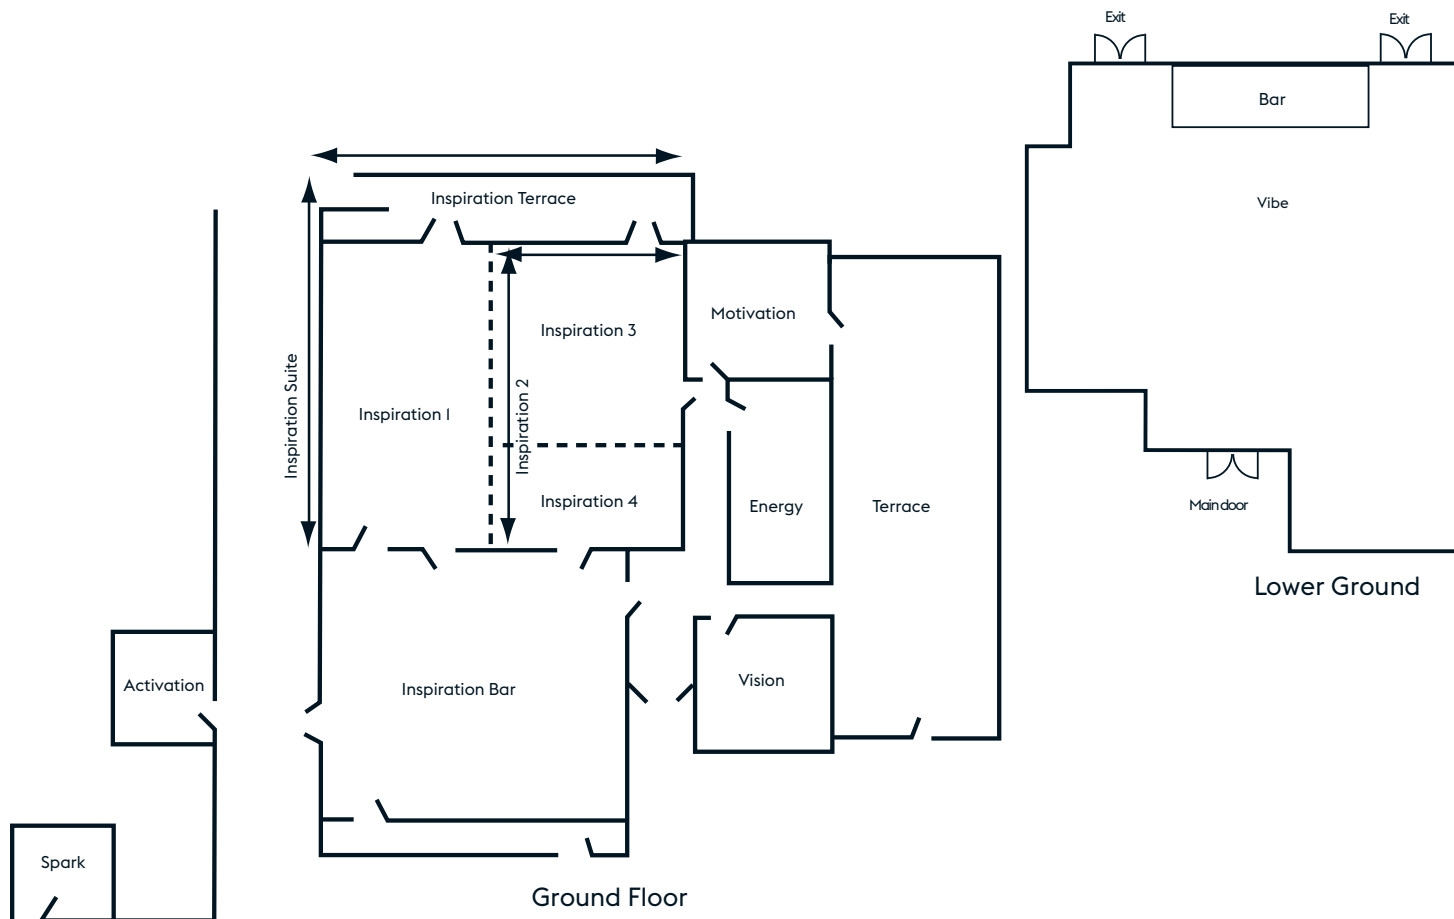

### FLOOR PLAN

Room Name	THEATRE STYLE	CLASSROOM STYLE	BOARDROOM STYLE	CABARET STYLE	BANQUETING STYLE	U-SHAPE STYLE	MAXIMUM HEIGHT (M)	MAXIMUM LENGTH (M)	MAXIMUM WIDTH (M)
Inspiration Suite	300	130	90	120	250	100	2.4	14.5	15
Inspiration 1	150	65	50	50	60	50	2.4	14.5	9
Inspiration 2	100	50	40	30	50	40	2.4	14.5	6.5
Inspiration 3	60	20	30	20	30	20	2.4	8.5	6.5
Inspiration 4	20	-	18	-	20	18	2.4	6	6.5
Vibe	150	65	50	70	120	50	2.4	14	14
Activation	30	8	15	-	10	10	2.4	6	4.5
Energy	15	-	15	-	10	-	2.4	8	3.5
Vision	20	6	10	-	10	6	2.4	8.5	3.5
Motivation	40	10	18	16	20	18	2.4	7	7
Spark	-	-	6	-	-	-	2.4	3.5	4.5