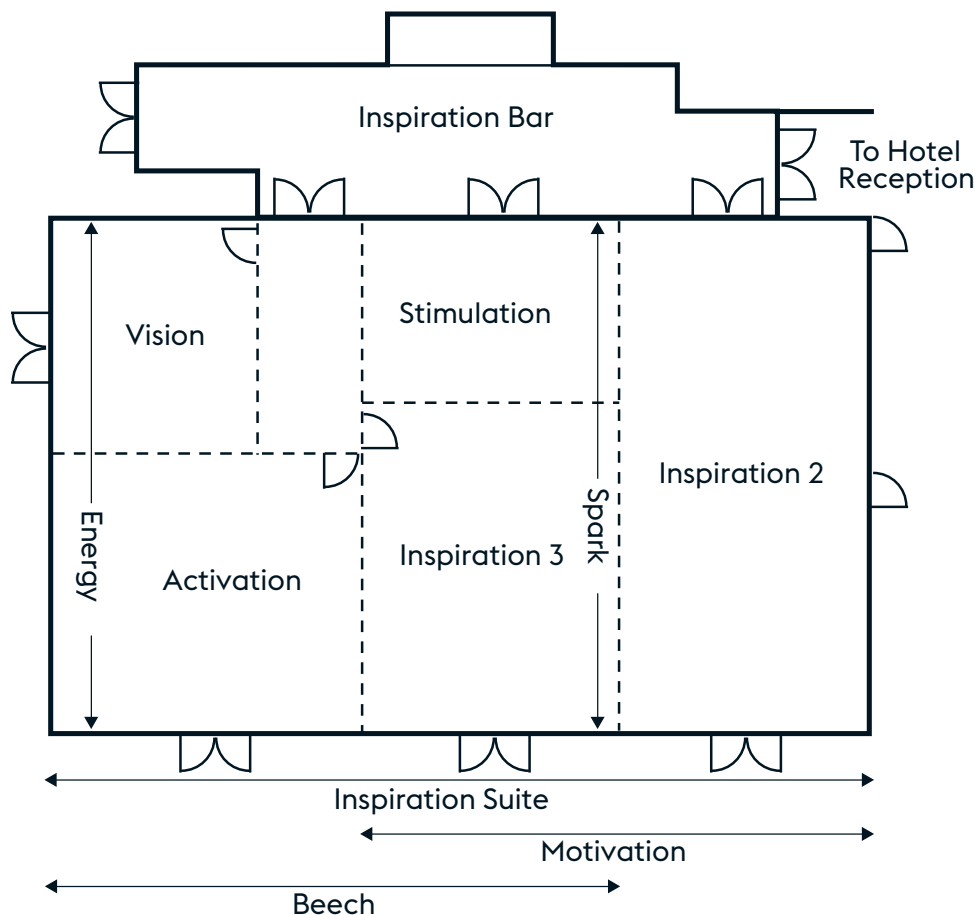

VILLAGE LEEDS NORTH

MEETINGS, EVENTS & BANQUETING

FLOOR PLAN

Room Name	THEATRE STYLE	CLASSROOM STYLE	BOARDROOM STYLE	CABARET STYLE	BANQUETING STYLE	U-SHAPE STYLE	MAXIMUM HEIGHT (M)	MAXIMUM LENGTH (M)	MAXIMUM WIDTH (M)
Inspiration Suite	400	210	140	200	300	100	2.79	25	14
Motivation	220	125	80	128	168	80	2.79	15.5	14
Beech	220	125	80	128	168	80	2.79	15.5	14
Inspiration 2	140	70	35	64	72	45	2.6	14	9
Energy	140	70	35	64	72	45	2.79	14	9
Spark	80	40	25	40	60	25	2.79	14	6.5
Activation	40	24	16	32	30	18	2.79	9	7
Inspiration 3	40	24	16	24	30	16	2.79	8	6.5
Vision	30	18	12	24	20	16	2.79	7	7
Stimulation	20	15	14	-	-	14	2.79	6	6.5
Innovation (VWorks)	-	-	6	-	-	-	2.15	3.1	2.4
Spirit (VWorks)	-	-	6	-	-	-	2.15	3.1	2.4