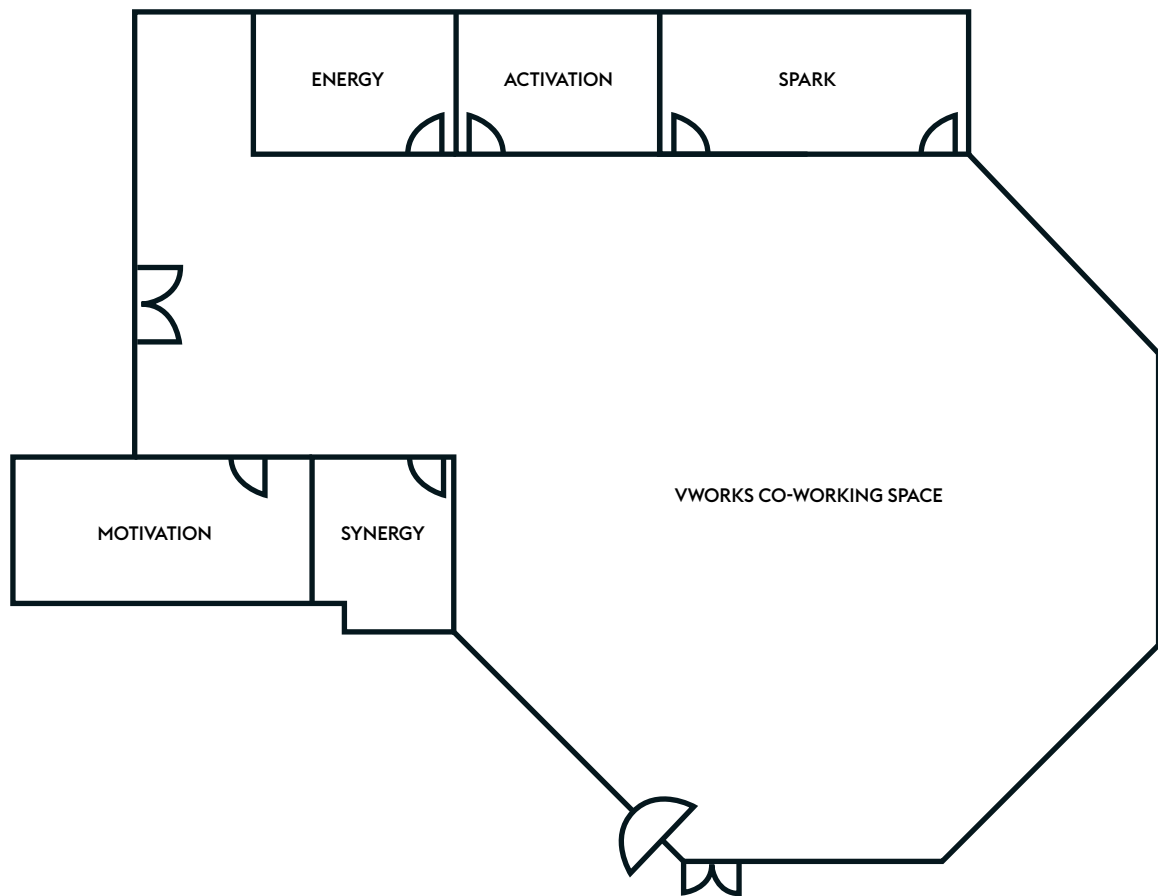

VILLAGE BRACKNELL

VWORKS AND MEETINGS

FLOOR PLAN

ROOM NAME	LENGTH (M)	WIDTH (M)	THEATRE	CLASSROOM	CABARET	BOARDROOM	BANQUETING
ENERGY	4.4	2.9	-	-	-	8	-
ACTIVATION	4.3	2.9	-	-	-	8	-
SPARK	6.2	5.6	-	-	-	12	-
MOTIVATION	6.1	3	-	-	-	14	-
SYNERGY	3.1	3.6	-	-	-	6	-