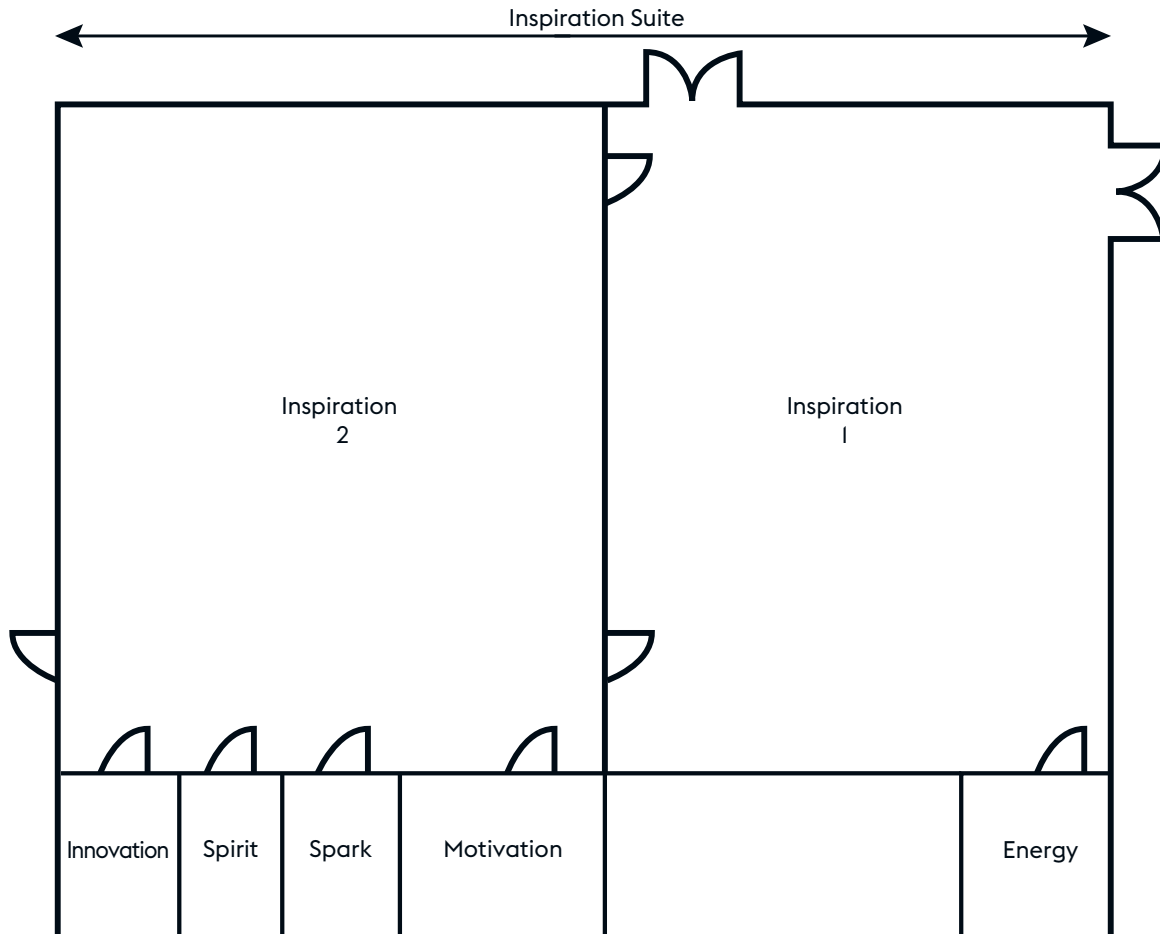

VILLAGE BRISTOL

MEETING, EVENTS AND BANQUETING

FLOOR PLAN

Room Name	THEATRE STYLE	CLASSROOM STYLE	CABARET STYLE	U-SHAPE STYLE	BOARDROOM STYLE	BANQUETING STYLE	MAXIMUM LENGTH (M)	MAXIMUM WIDTH (M)	MAXIMUM HEIGHT (M)
Inspiration Suite	300	120	130	80	70	180	27	12.5	2.85
Inspiration 1	160	80	80	40	24	100	14	12.5	2.85
Inspiration 2	80	30	36	20	20	40	13	12.5	2.85
Motivation	30	-	-	-	20	-	7.76	4.05	3
Energy	-	-	-	-	8	-	4.42	4.05	3
Spark (V Works)	-	-	-	-	6	-	3.02	2.78	2.2
Innovation (V Works)	-	-	-	-	6	-	3.02	2.78	2.2
Spirit (V Works)	-	-	-	-	6	-	2.07	2.78	2.2